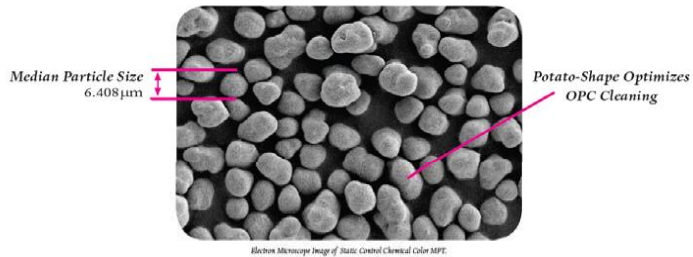

Универсальный цветной тонер MPTCOL

The First True
Chemically Produced
Multi-Purpose Color Toner

HP® CP5525 • HP® CP3525 • HP® CP1025 • HP® CP1525 • HP® CP5225 • HP® CP1515
HP® CP2025 • HP® CP1215 • HP® CP1518 • HP® CM1415 • HP® CM3530

Static Control
www.scc-inc.com
www.scc-europe.co.uk